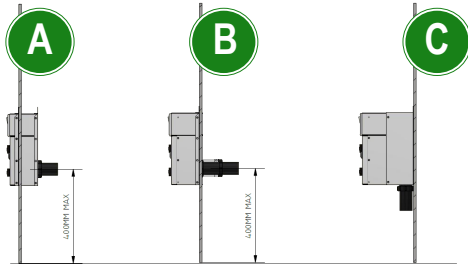

**The service docking station
stops unauthorised access to
mains service supplies, enabling
water, waste and gas to be securely
locked away when not in use.**

Mounting Options:

Can be mounted in three different ways. Options A and B using the standard docking station kit. C requires the optional docking station spacer (part number: