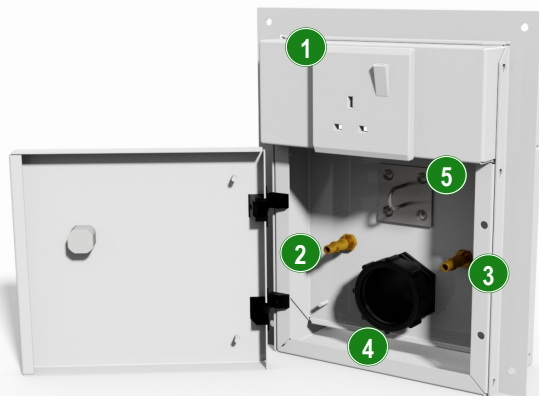

**The service docking station
stops unauthorised access to
mains service supplies, enabling
water, waste and gas to be securely
locked away when not in use.**

Mounting Options:

Can be mounted in three different ways. Options A and B using the standard docking station kit. C requires the optional docking station spacer (part number:

1. 13A switched socket outlet
2. 1/8" BSP natural gas coupling plug
3. 1/4" BSP water coupling plug
4. 1 1/2" BSP waste pipe coupler
5. Fume Cupboard tether attachment

Docking station on RHS of fume cupboard