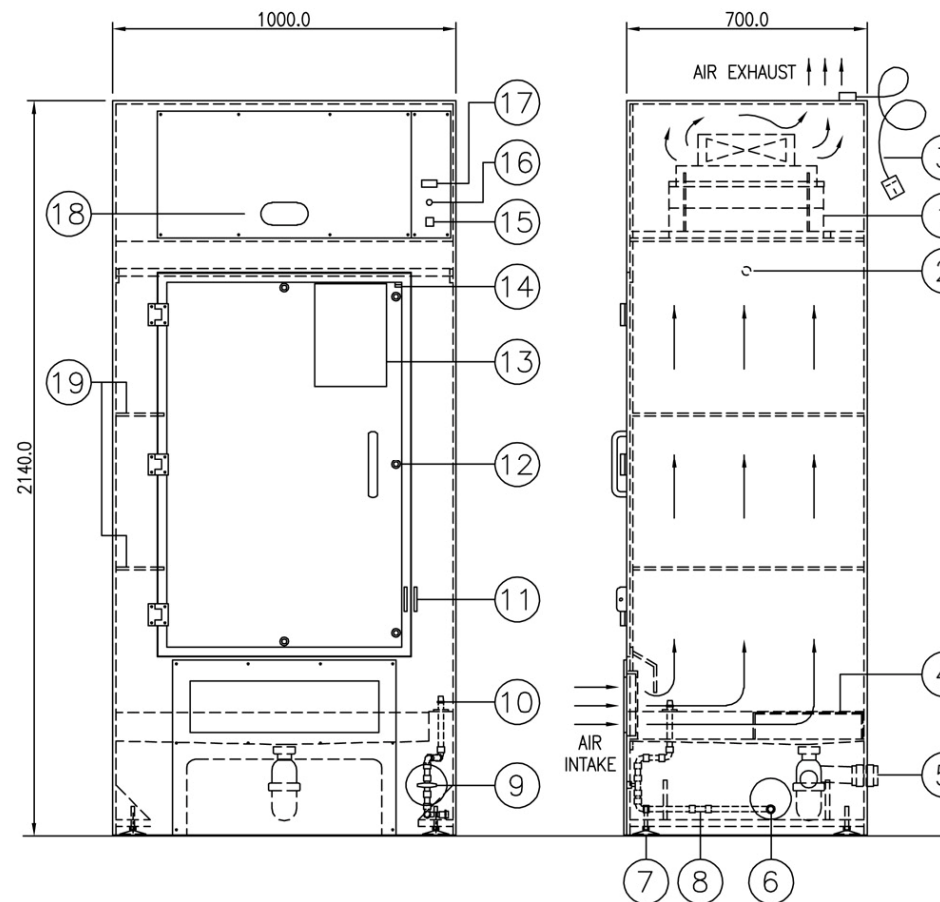

Recirculates clean air back into room

Airone FSC-1000/1200PP Forensic Science Safety Cabinet

Technical Specification

The Airone FSC-1000/1200PP is a high performance Forensic Science Cabinet designed for the protection of evidence such as articles of clothing, mobile phones, wallets and bags from particulate contamination and dust.

- Lockable door
- Evidence lock
- Pre-filter
- Hose isolation valve (see 9 on opposite page)

- 1) Carbon and HEPA exhaust filters
- 2) Hanging rail
- 3) Mains Lead
- 4) Removable perforated stand
- 5) Bottle trap & waste outlet (can exit on left, right, or rear)
- 6) Male 3/4" BSP fitting for water inlet
- 7) Adjustable feet
- 8) Water double check valve
- 9) Water isolation valve
- 10) Internal fitting for hose
- 11) Security tag location lugs
- 12) Door catches (1 lockable)
- 13) White board
- 14) Door operated fan speed switch
- 15) Illuminated green ON/OFF switch
- 16) Low airflow warning LED
- 17) Hour counter
- 18) Filter access panel/viewing window
- 19) Perforated shelves

Airone FSC-1000PP

External dimensions (w x d x h) 1000 x 700 x 2140mm
Internal dimensions (w x d x h) 975 x 670 x 1380mm

Airone FSC-1200PP

External dimensions (w x d x h) 1200 x 700 x 2140mm
Internal dimensions (w x d x h) 1175 x 670 x 1380mm